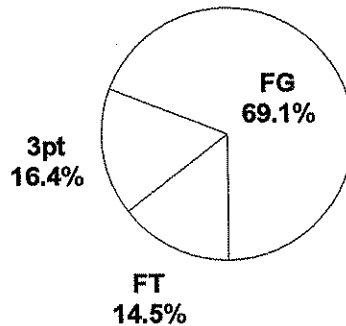

Scoring Distribution