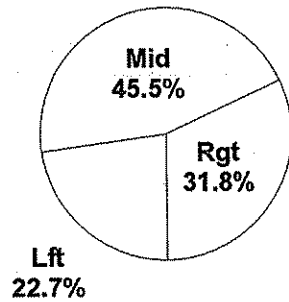

Scoring Locations