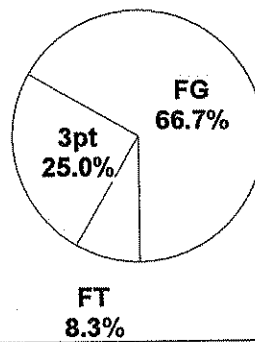

Scoring Distribution