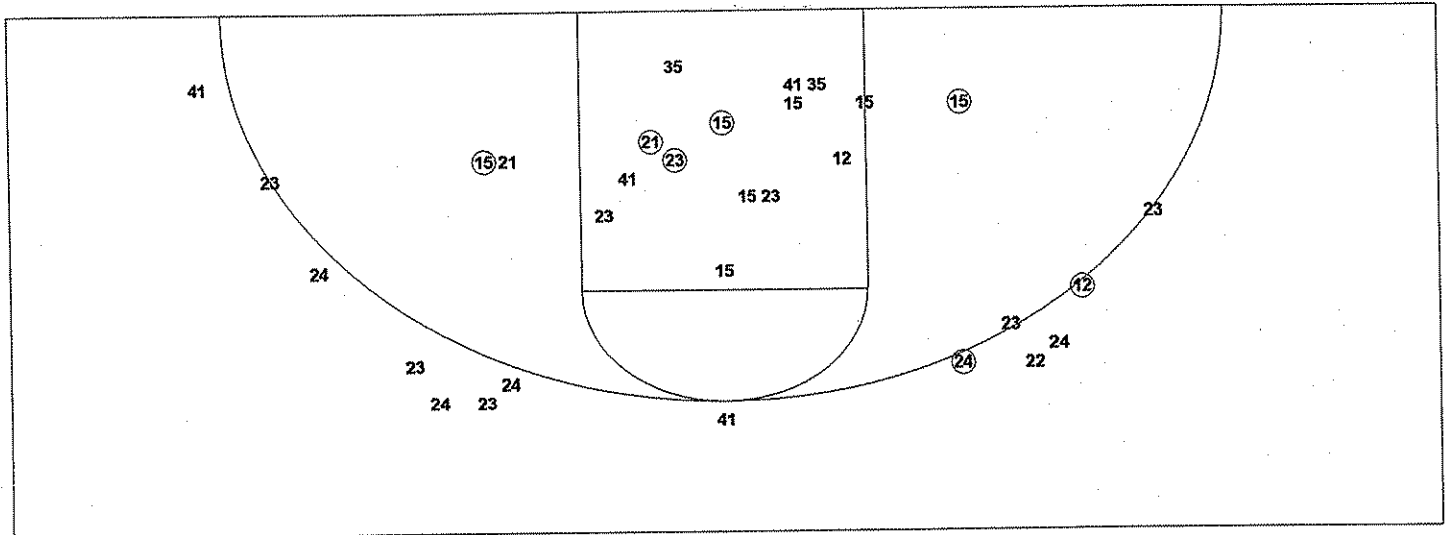

2003 Houchens Industries/KHSAA Girls' Sweet 16 - TEAM SHOT CHART for the Washington County Commanderettes
Washington County Commanderettes vs. Sacred Heart Academy Valkyries
DATE: 03/28/2003 TIME: 8:30 CST SITE: Bowling Green, KY